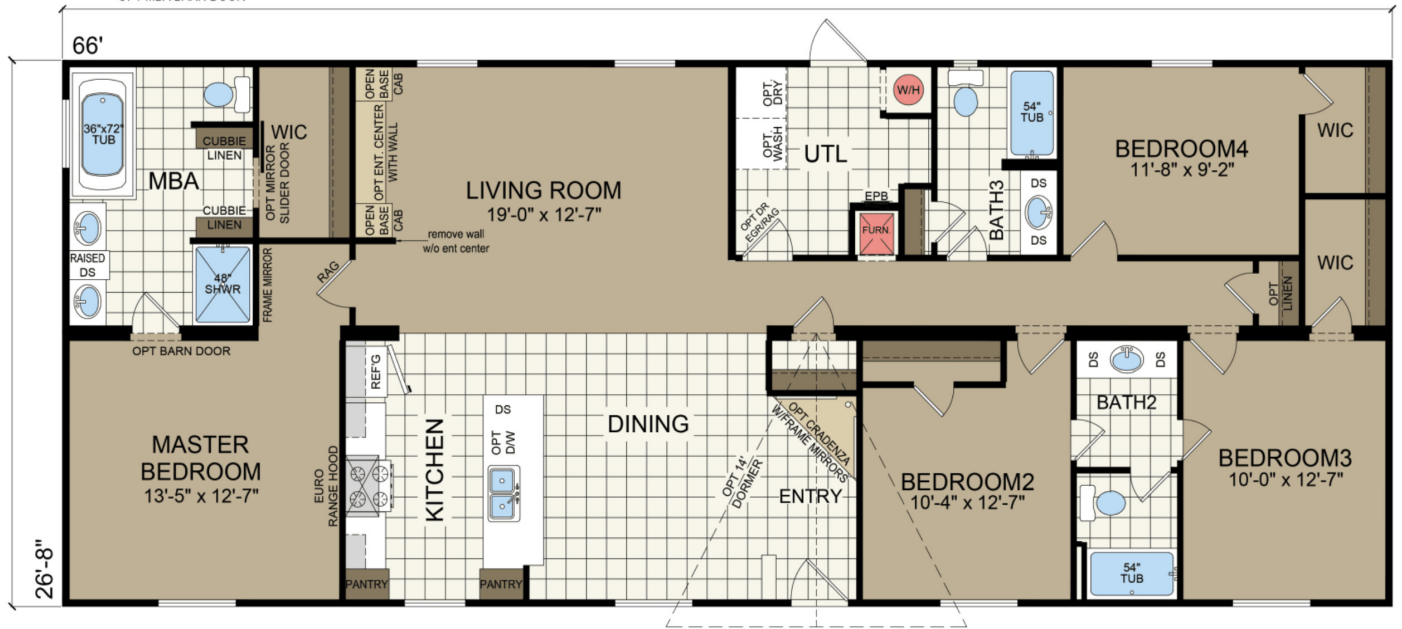

CSD2866A - 4 Bed - 3 Bath - 1,760 sq ft. - 28' x 66'

Call today to schedule an appointment

**855-550-6550**